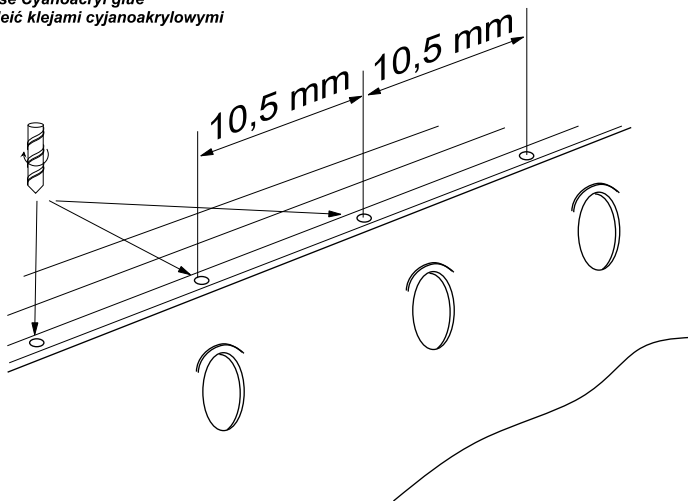

WARNING

Use Cyanoacryl glue

kleić klejami cyjanoakrylowymi